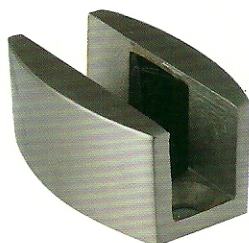

KS-A / $\varnothing 44$

- 304 Stainless Steel
- Suite for 8mm to 10mm
- Max bearing weight: 35KG
- Satin / Polished

KS-B

- 304 Stainless Steel
- Stopper
- Satin / Polished

KS-C

- 304 Stainless Steel
- Floor guide
- Satin / Polished

KS-D

- 304 Stainless Steel
- Tube to wall connector
- Satin / Polished

KS-G

- 304 Stainless Steel
- Cup handle
- Satin / Polished

KS-H

- 304 Stainless Steel
- Tube to glass connector
- Satin / Polished

KS-I

- 304 Stainless Steel
- Corner connector
- Satin / Polished

KS-P

- 304 Stainless Steel
- Glass to wall connector
- Satin / Polished