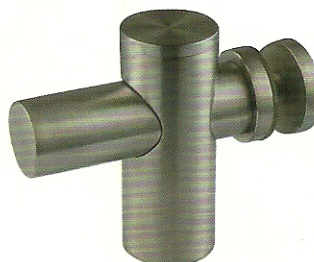

KS-A / $\varnothing 44$

- 304 Stainless Steel
- Suite for 8mm to 10mm
- Max bearing weight: 35KG
- Satin / Polished

KS-B

- 304 Stainless Steel
- Stopper
- Satin / Polished

KS-C

- 304 Stainless Steel
- Floor guide
- Satin / Polished

KS-D

- 304 Stainless Steel
- Tube to wall connector
- Satin / Polished

KS-G

- 304 Stainless Steel
- Cup handle
- Satin / Polished

KS-H

- 304 Stainless Steel
- Tube to glass connector
- Satin / Polished

KS-I

- 304 Stainless Steel
- Corner connector
- Satin / Polished

KS-P

- 304 Stainless Steel
- Glass to wall connector
- Satin / Polished